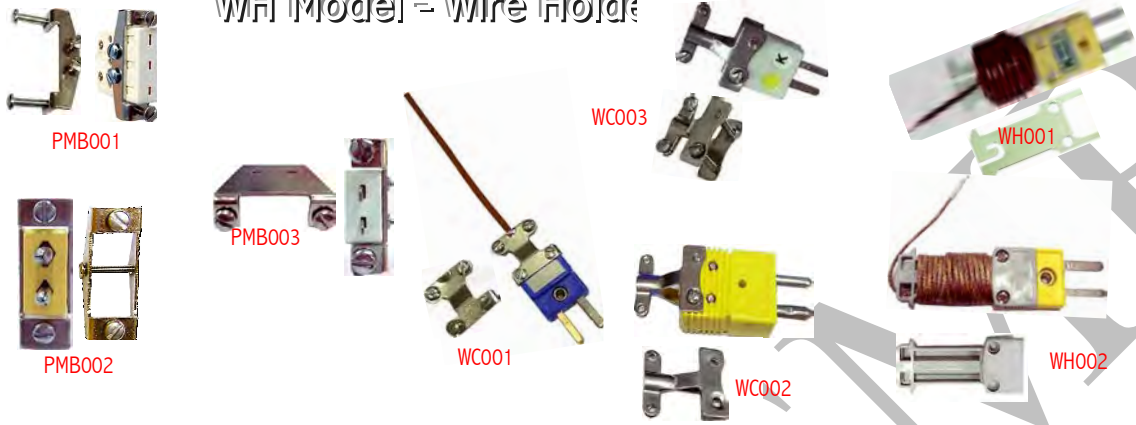

Accessories for Miniature & Standard Connector

PMB Model - Panel Mount Metal Bracket
WC Model - Wire Clamp
WH Model - Wire Holder

PANEL MOUNT METAL BRACKET – PMB Model	
ORDERING CODE	Adaptability
PMB001	Suitable for 3 pin Miniature connectors CNA-K,J,T,E,N,U
PMB002	Suitable for Standard Connectors CNS-K,J,T,E,N,R/S,U
PMB003	Suitable for Miniature Ceramic Connectors CC-K,J,T,E,N,R/S,U
Wire Clamp – Metal – WC Model	
WC001	Suitable for CN Model
WC002	Suitable for CNS Model
WC003	Suitable for CC Model
Wire Holder – WH Model	
WH001	Suitable for CN Model
WH002	Suitable for CN Model